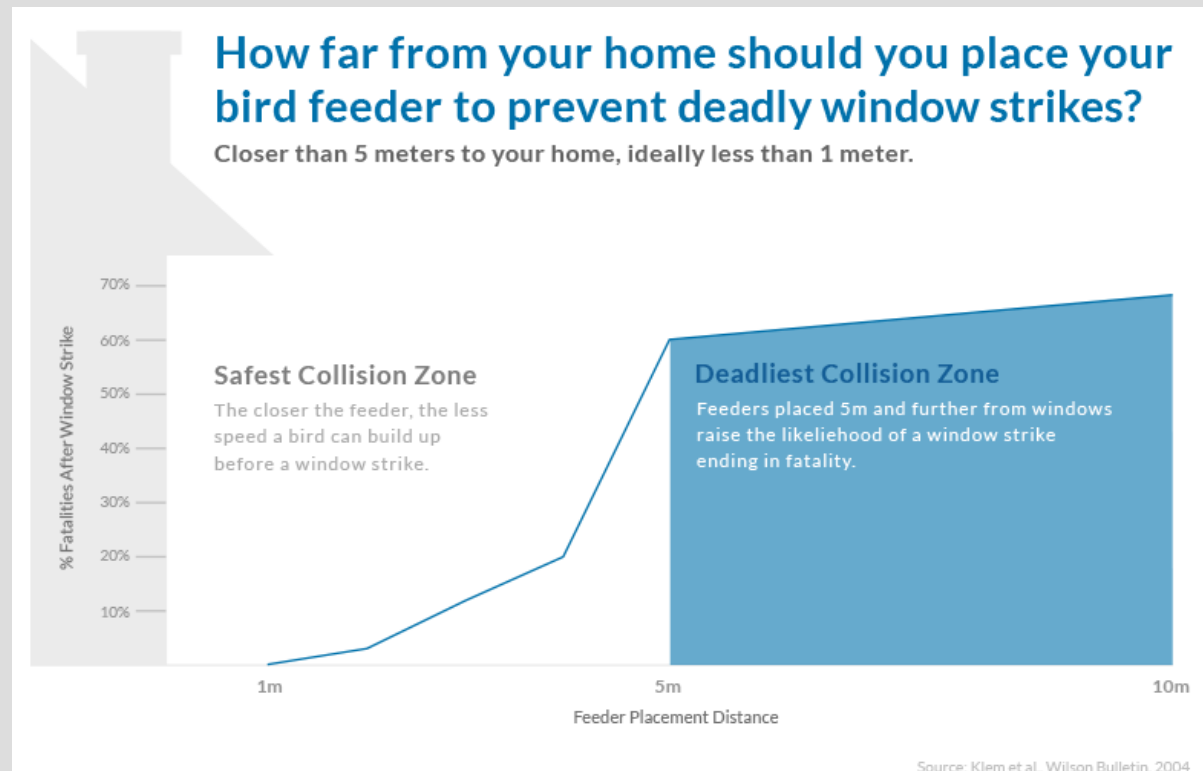

Window Strikes

- Hawk decals do not work
- ABC's Bird Tape (<http://abcbirdtape.org>)
- Nets/screens
- Paint
- Fritted & UV glass
- Feeder placement

NOTE: Don't use HKS Sports & Entertainment Group