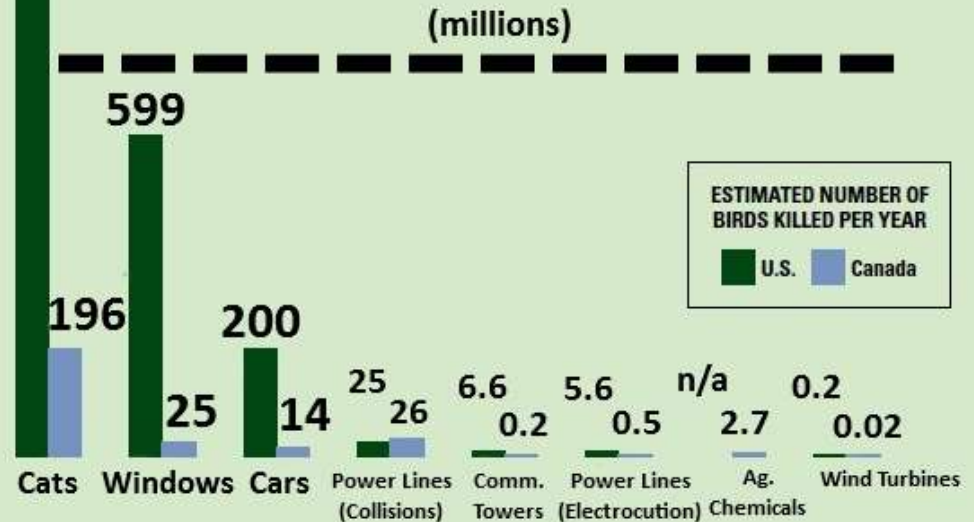

Threats to Urban Birds

2.4 BILLION!!!

2.4 billion

Drivers of Bird Declines (Excluding Habitat Loss)

(Based on Loss SR, Will T, Marra PP (in prep),
modified by BB Lenz)