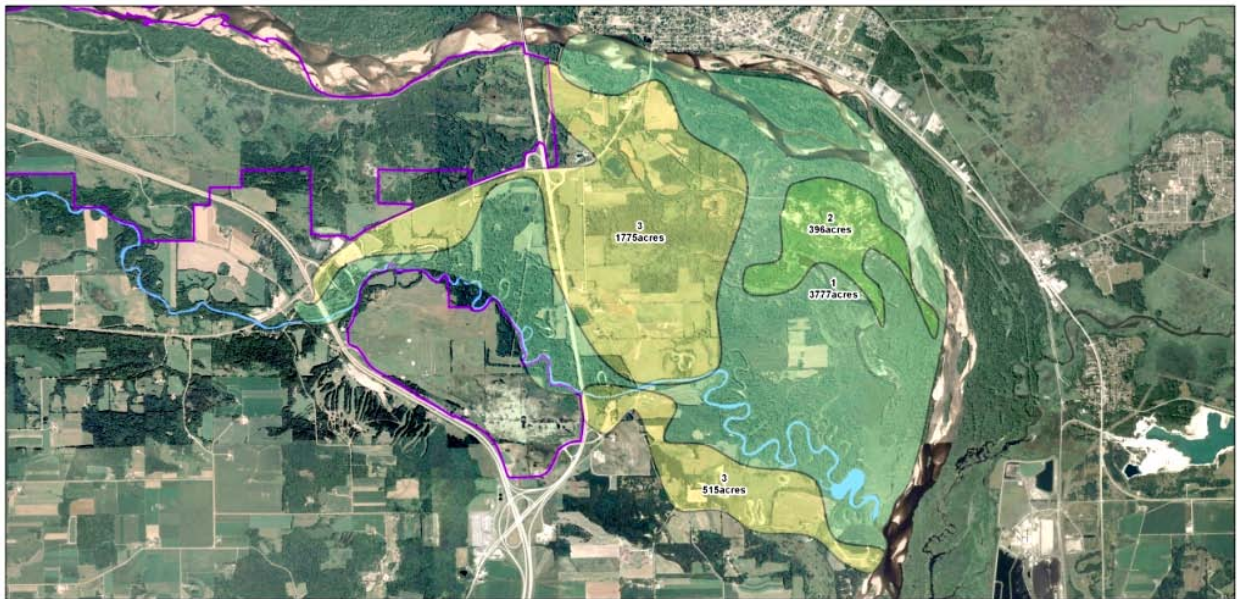

**Leopold-Pine Island Important Bird Area, Wisconsin**

Mike Mosman, Wisconsin DNR, Bureau of Integrated Science Services  
 Steve Swenson, Aldo Leopold Foundation  
 Voss Steele, Wisconsin Bird Conservation Initiative, Important Bird Areas Program

**Lower Baraboo Floodplain Forest  
 Leopold-Pine Island Important Bird Area, Wisconsin**

Mike Mosman, Wisconsin DNR, Bureau of Integrated Science Services  
 Steve Swenson, Aldo Leopold Foundation  
 Voss Steele, Wisconsin Bird Conservation Initiative, Important Bird Areas Program

- Forest/Woodland
- Grassland/Prairie/Crop
- Savanna/Barrens/Shrub
- IBA Boundary
- Wisconsin River