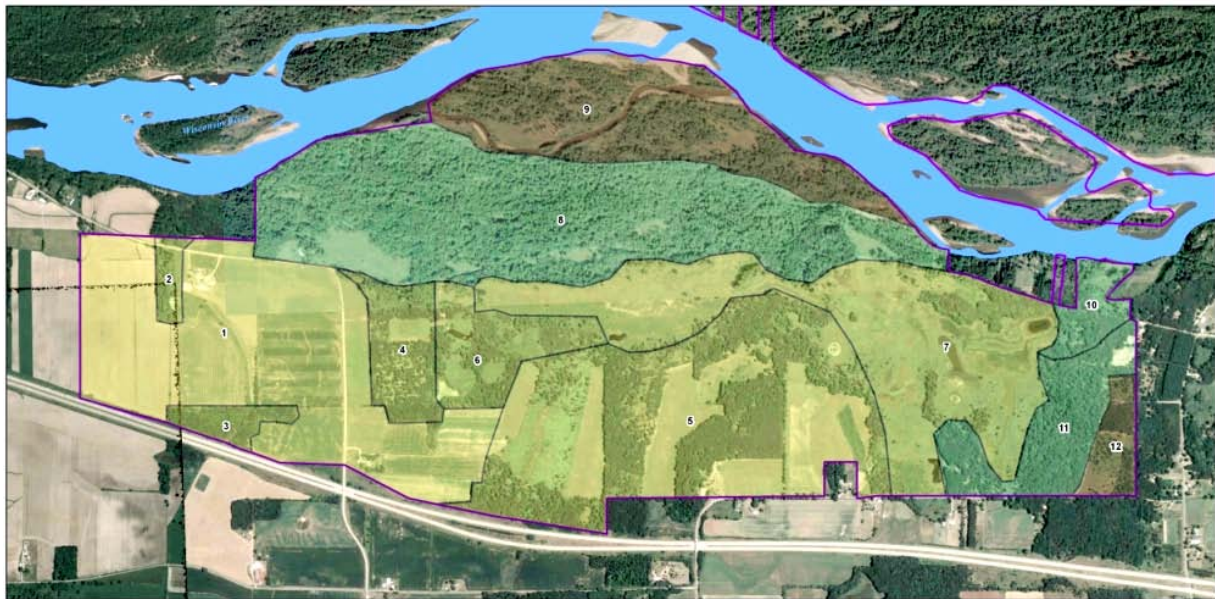

- Forest/Woodland
- Grassland/Prairie/Crop
- Savanna/Barrens/Shrub
- IBA Boundary
- Wisconsin River

Leopold Memorial Reserve Leopold-Pine Island Important Bird Area, Wisconsin