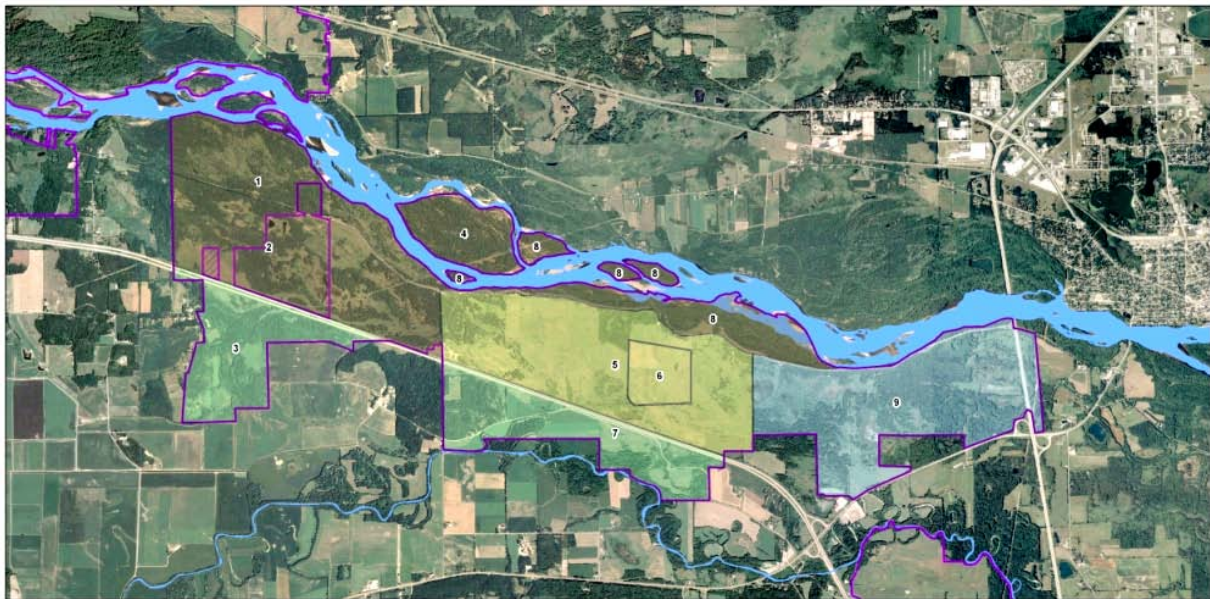

- Forest/Woodland
- Grassland/Prairie/Crop
- Savanna/Barrens/Shrub
- IBA Boundary
- Wisconsin River

## Leopold Memorial Reserve Leopold-Pine Island Important Bird Area, Wisconsin

Mike Mossman, Wisconsin DNR, Bureau of Integrated Science Services  
Steve Swenson, Aldo Leopold Foundation  
Voyt Steele, Wisconsin Bird Conservation Initiative, Important Bird Areas Program

**Pine Island**  
**Leopold-Pine Island Important Bird Area, Wisconsin**

Mike Mosoman, Wisconsin DNR, Bureau of Integrated Science Services  
 Steve Swenson, Aldo Leopold Foundation  
 Yogi Steele, Wisconsin Bird Conservation Initiative, Important Bird Areas Program