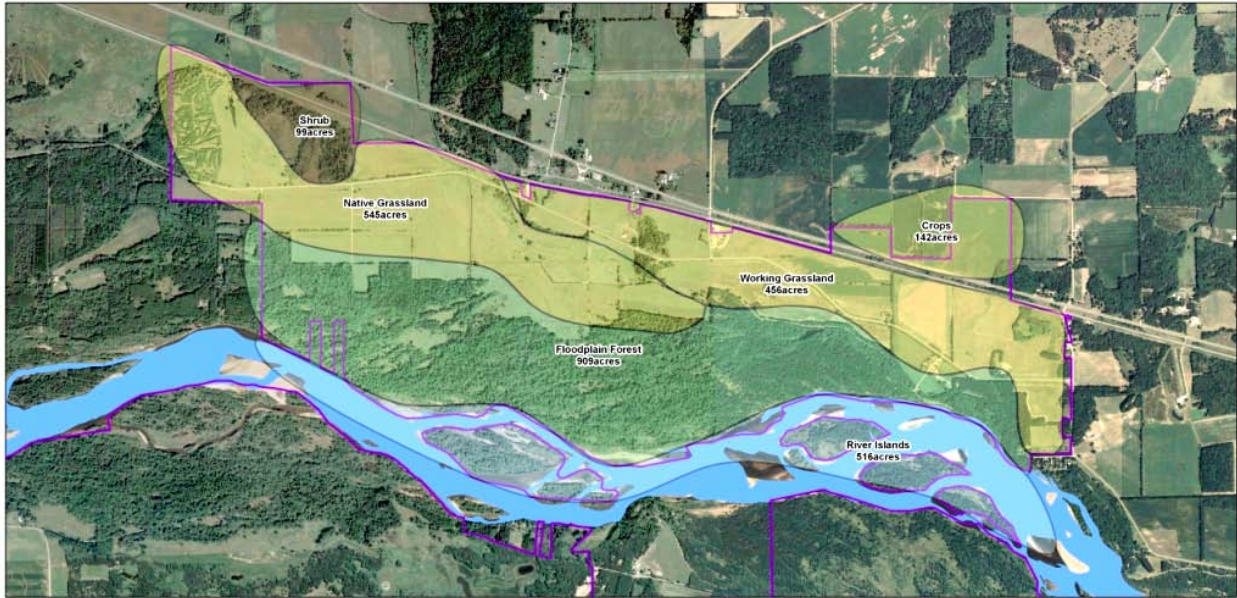

Phill and Joan Pines Property
Leopold-Pine Island Important Bird Area, Wisconsin

Mike Mosson, Wisconsin DNR, Bureau of Integrated Science Services
Steve Swanson, Aldo Leopold Foundation
Vici Steele, Wisconsin Bird Conservation Initiative, Important Bird Areas Program