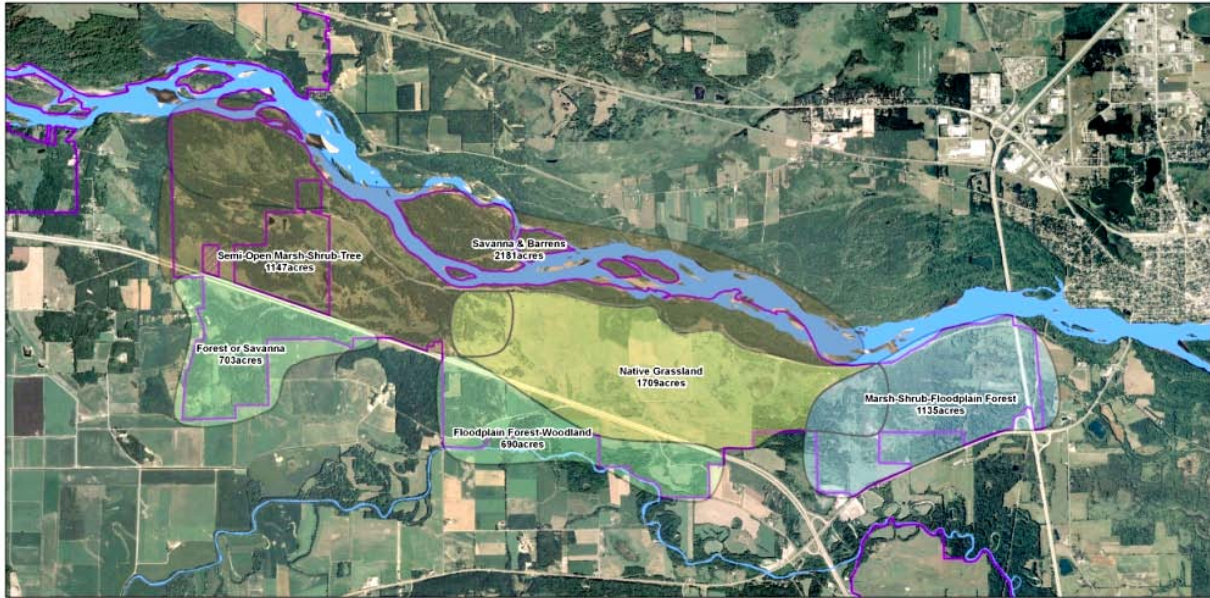

Pine Island
Leopold-Pine Island Important Bird Area, Wisconsin

Mike Mosoman, Wisconsin DNR, Bureau of Integrated Science Services
Steve Swenson, Aldo Leopold Foundation
Yogi Steele, Wisconsin Bird Conservation Initiative, Important Bird Areas Program