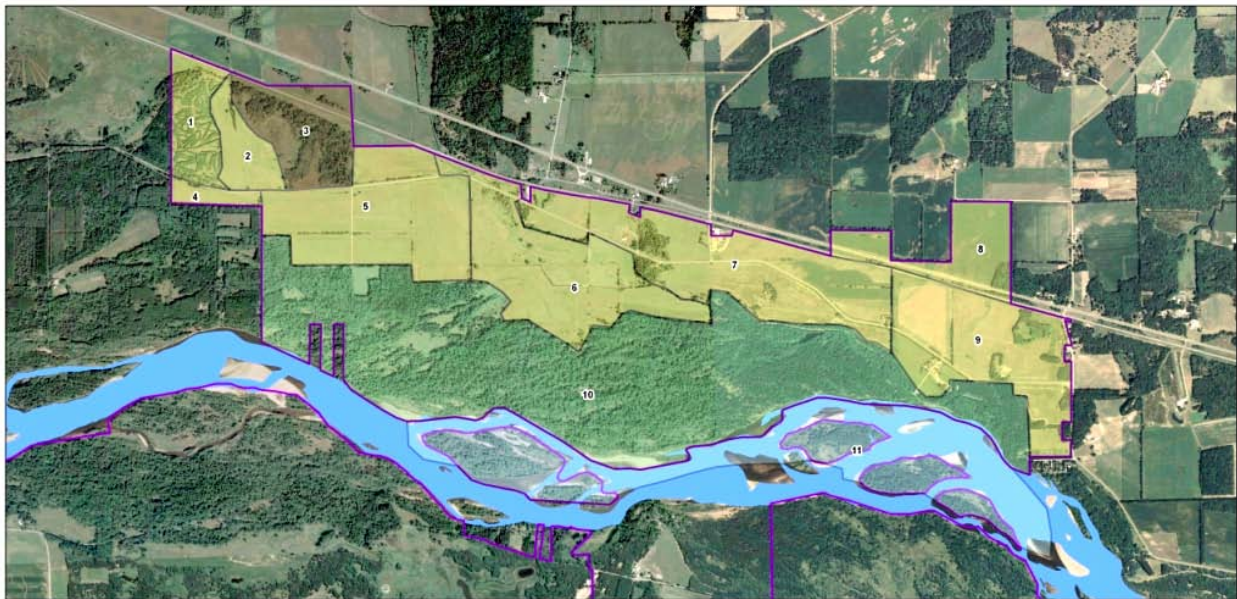

Phill and Joan Pines Property
Leopold-Pine Island Important Bird Area, Wisconsin

Mike Mosson, Wisconsin DNR, Bureau of Integrated Science Services
Steve Swanson, Aldo Leopold Foundation
Vici Steele, Wisconsin Bird Conservation Initiative, Important Bird Areas Program