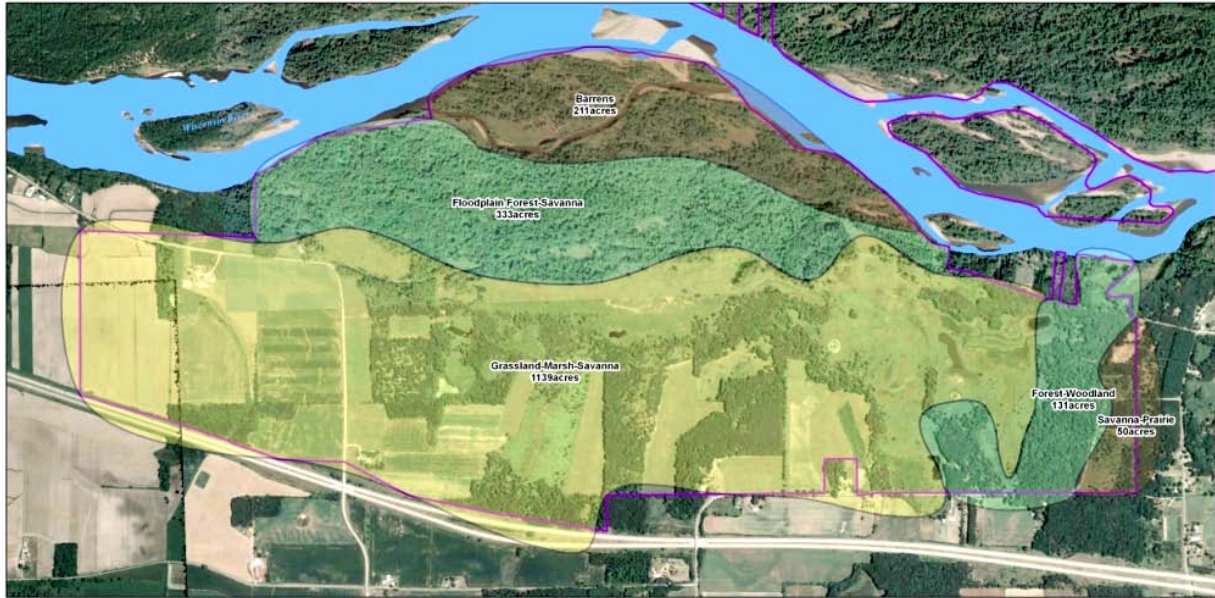

- Forest/Woodland
- Grassland/Prairie/Crop
- Savanna/Barrens/Shrub
- IBA Boundary
- Wisconsin River

Leopold Memorial Reserve Leopold-Pine Island Important Bird Area, Wisconsin